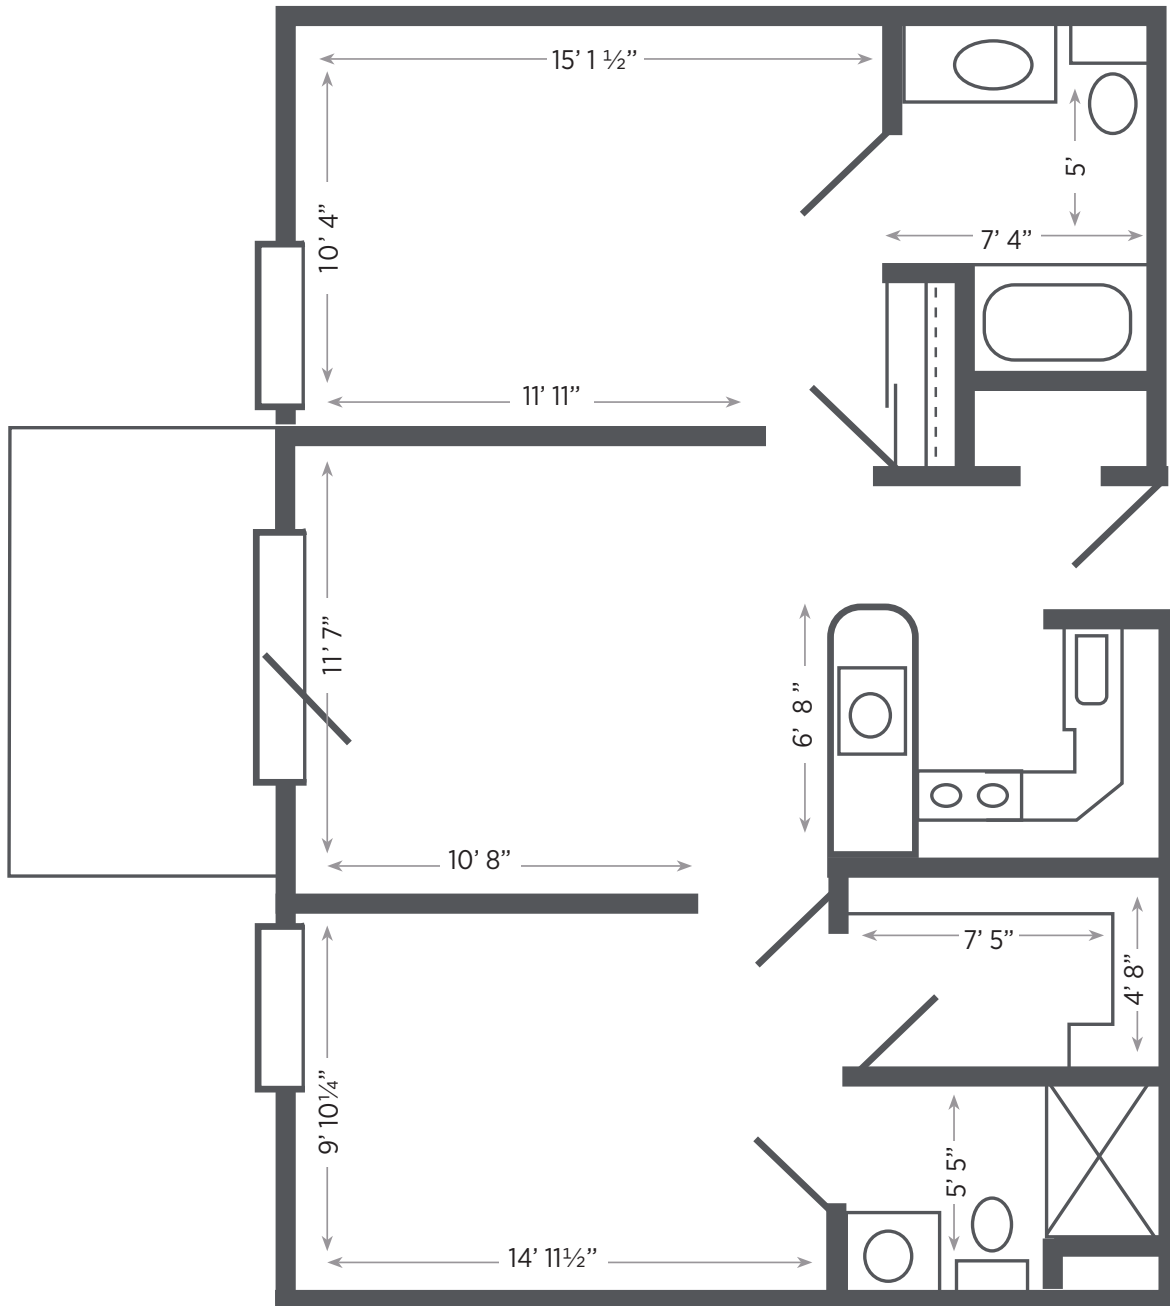

WESTPARK VILLAGE

Senior Living

Studio - 384 sq ft

Floor plans are for general reference only and are not to scale.

WESTPARK VILLAGE

Senior Living

One Bedroom - 612 sq ft

Floor plans are for general reference only and are not to scale.

WESTPARK VILLAGE

Senior Living

One Bedroom Deluxe - 649 sq ft

Floor plans are for general reference only and are not to scale.

WESTPARK VILLAGE

Senior Living

Two Bedroom - 798 sq ft

Floor plans are for general reference only and are not to scale.

WESTPARK VILLAGE

Senior Living

Two Bedroom Deluxe - 816 sq ft

Floor plans are for general reference only and are not to scale.