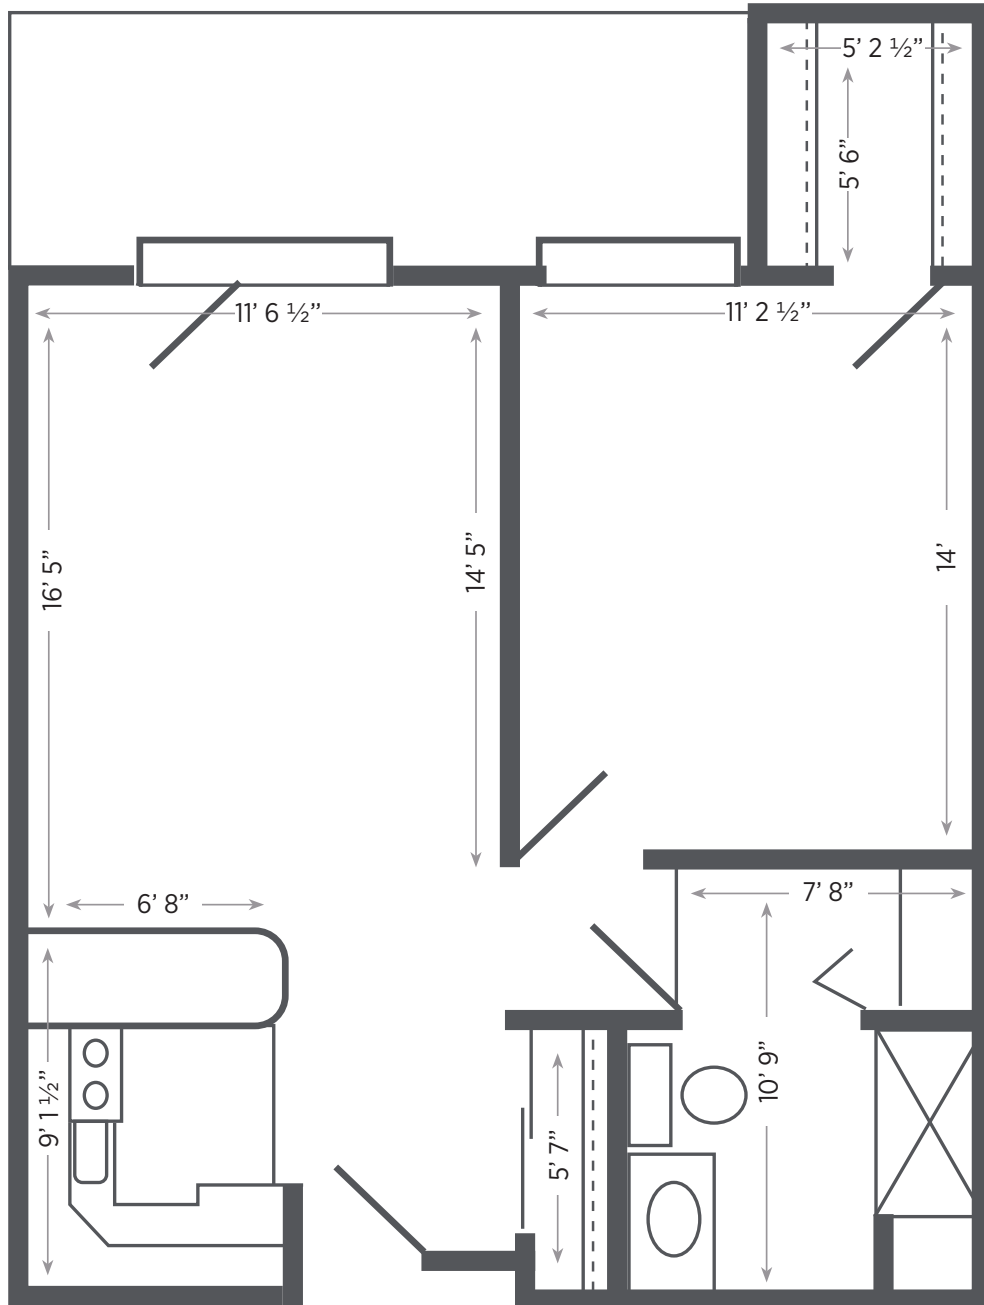

WESTPARK VILLAGE

Senior Living

Studio - 384 sq ft

Floor plans are for general reference only and are not to scale.

WESTPARK VILLAGE

Senior Living

One Bedroom - 612 sq ft

Floor plans are for general reference only and are not to scale.

WESTPARK VILLAGE

Senior Living

One Bedroom Deluxe - 649 sq ft

Floor plans are for general reference only and are not to scale.

WESTPARK VILLAGE

Senior Living

Two Bedroom - 798 sq ft

Floor plans are for general reference only and are not to scale.

WESTPARK VILLAGE

Senior Living

Two Bedroom Deluxe - 816 sq ft

Floor plans are for general reference only and are not to scale.