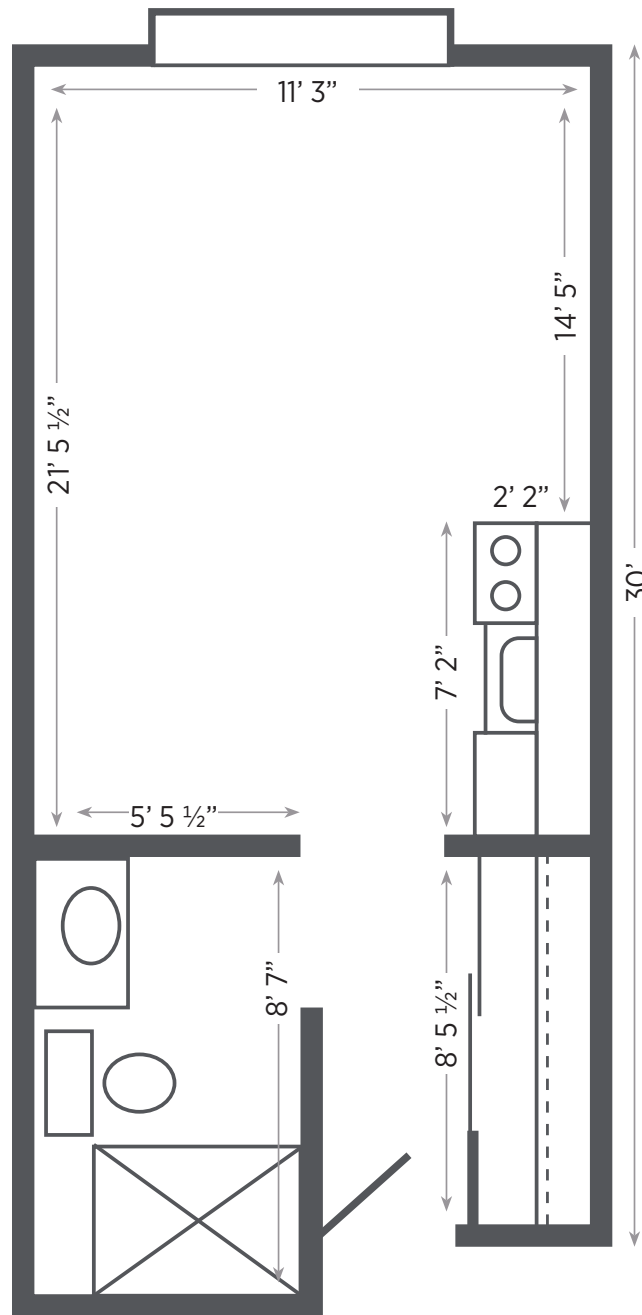

WESTPARK VILLAGE

Senior Living

Studio - 384 sq ft

Floor plans are for general reference only and are not to scale.

WESTPARK VILLAGE

Senior Living

One Bedroom - 612 sq ft

Floor plans are for general reference only and are not to scale.

WESTPARK VILLAGE

Senior Living

One Bedroom Deluxe - 649 sq ft

Floor plans are for general reference only and are not to scale.

WESTPARK VILLAGE

Senior Living

Two Bedroom - 798 sq ft

Floor plans are for general reference only and are not to scale.

WESTPARK VILLAGE

Senior Living

Two Bedroom Deluxe - 816 sq ft

Floor plans are for general reference only and are not to scale.