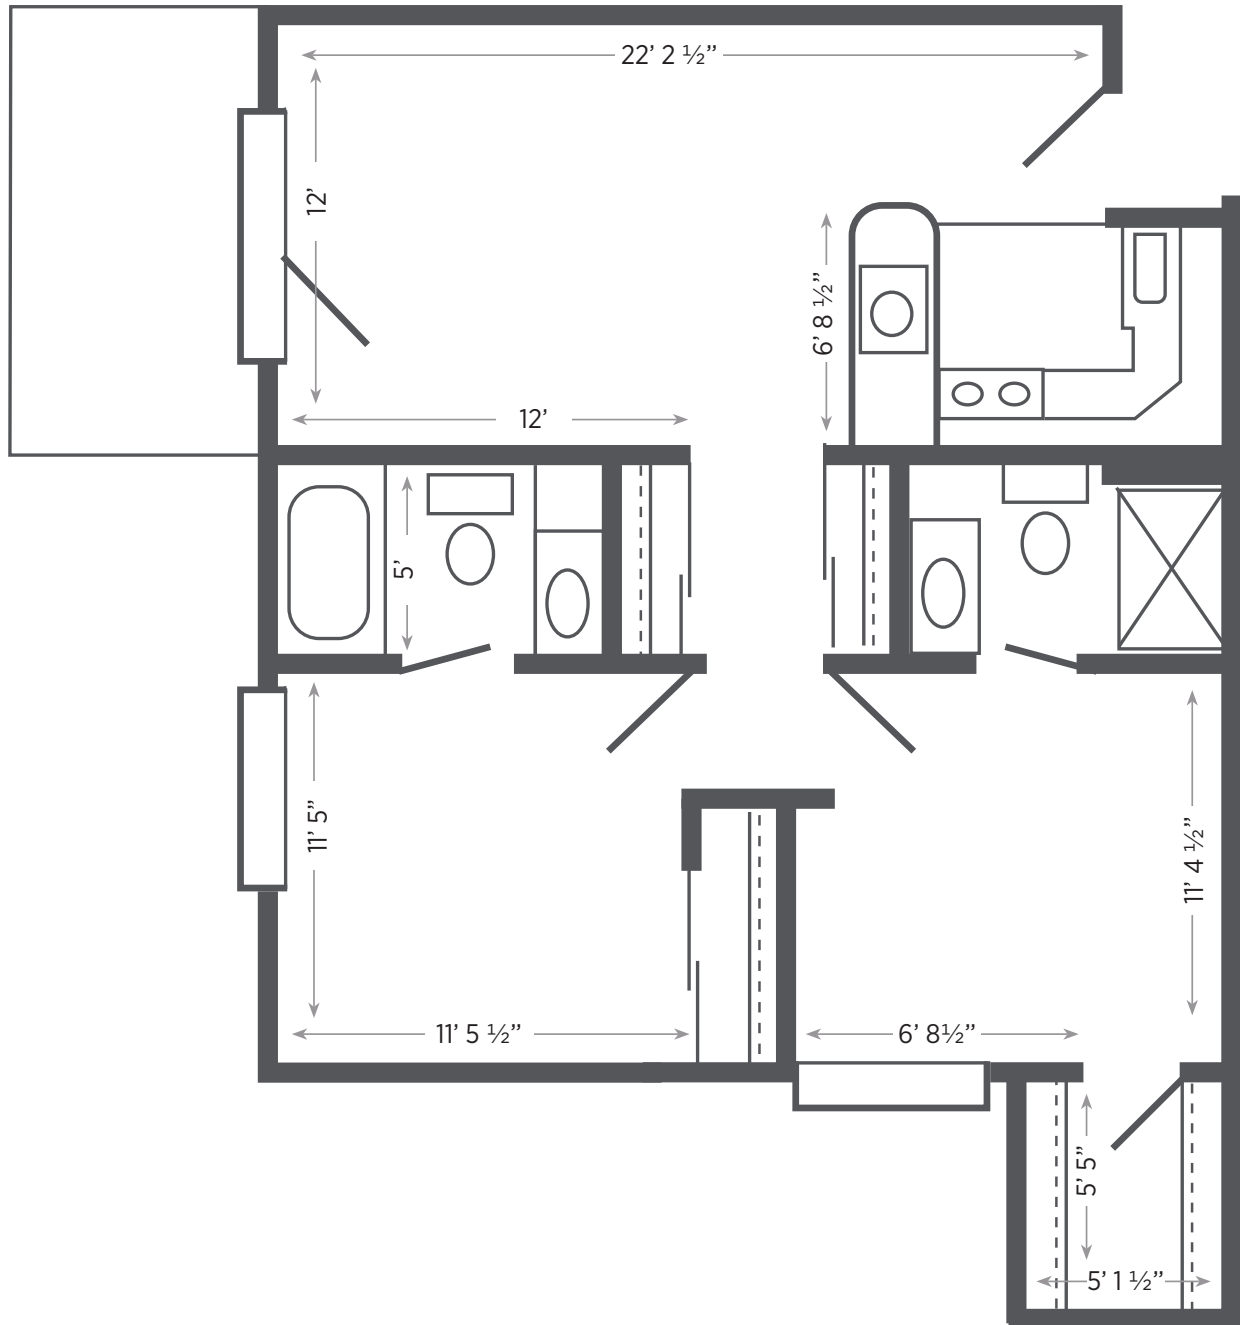

WESTPARK VILLAGE

Senior Living

Studio - 384 sq ft

Floor plans are for general reference only and are not to scale.

WESTPARK VILLAGE

Senior Living

One Bedroom - 612 sq ft

Floor plans are for general reference only and are not to scale.

WESTPARK VILLAGE

Senior Living

One Bedroom Deluxe - 649 sq ft

Floor plans are for general reference only and are not to scale.

WESTPARK VILLAGE

Senior Living

Two Bedroom - 798 sq ft

Floor plans are for general reference only and are not to scale.

WESTPARK VILLAGE

Senior Living

Two Bedroom Deluxe - 816 sq ft

Floor plans are for general reference only and are not to scale.