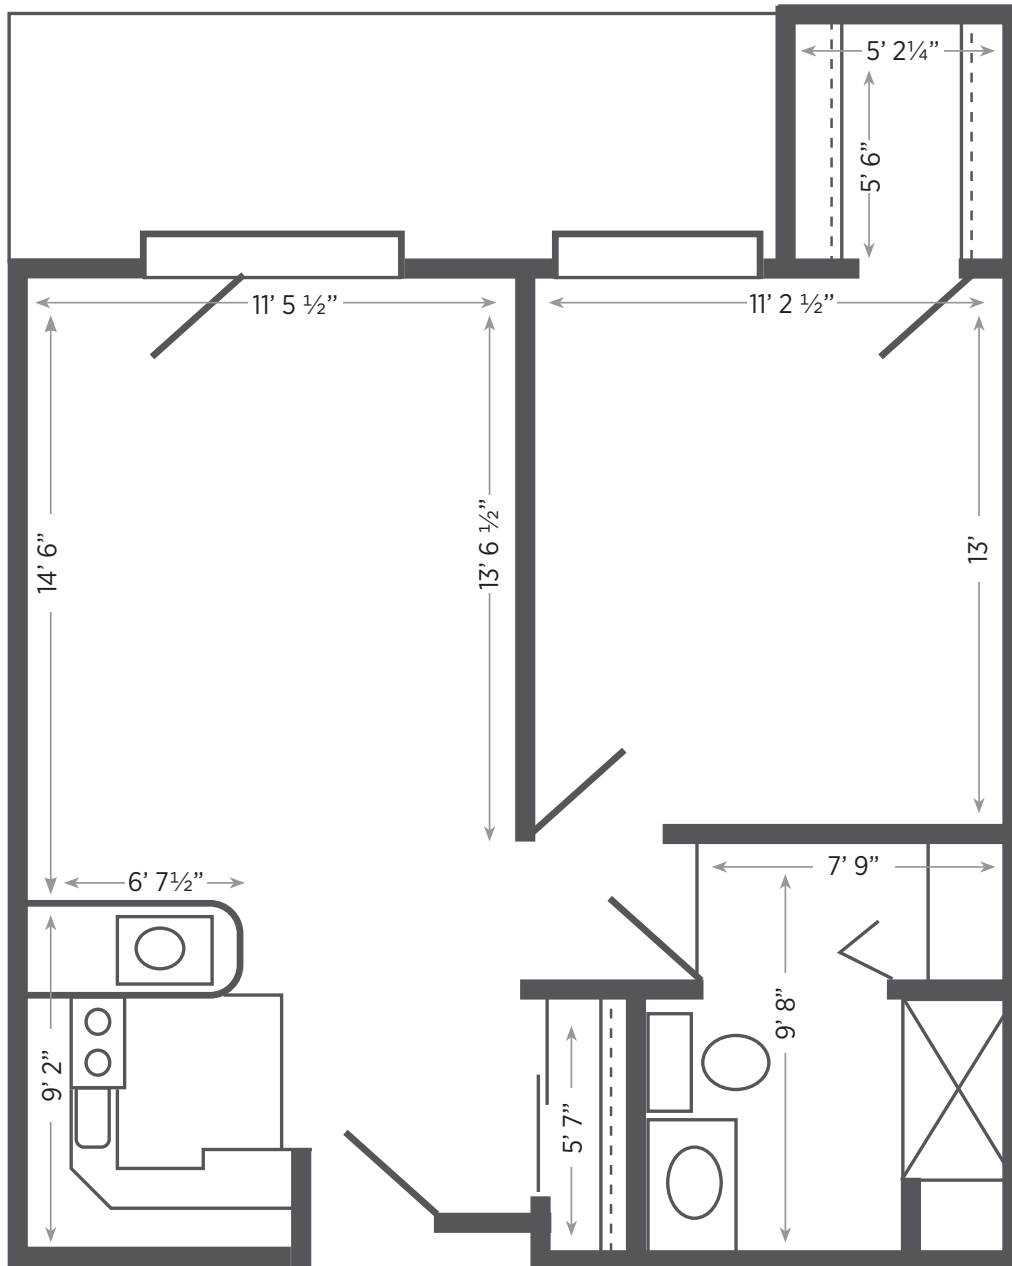

WESTPARK VILLAGE

Senior Living

Studio - 384 sq ft

Floor plans are for general reference only and are not to scale.

WESTPARK VILLAGE

Senior Living

One Bedroom - 612 sq ft

Floor plans are for general reference only and are not to scale.

WESTPARK VILLAGE

Senior Living

One Bedroom Deluxe - 649 sq ft

Floor plans are for general reference only and are not to scale.

WESTPARK VILLAGE

Senior Living

Two Bedroom - 798 sq ft

Floor plans are for general reference only and are not to scale.

WESTPARK VILLAGE

Senior Living

Two Bedroom Deluxe - 816 sq ft

Floor plans are for general reference only and are not to scale.